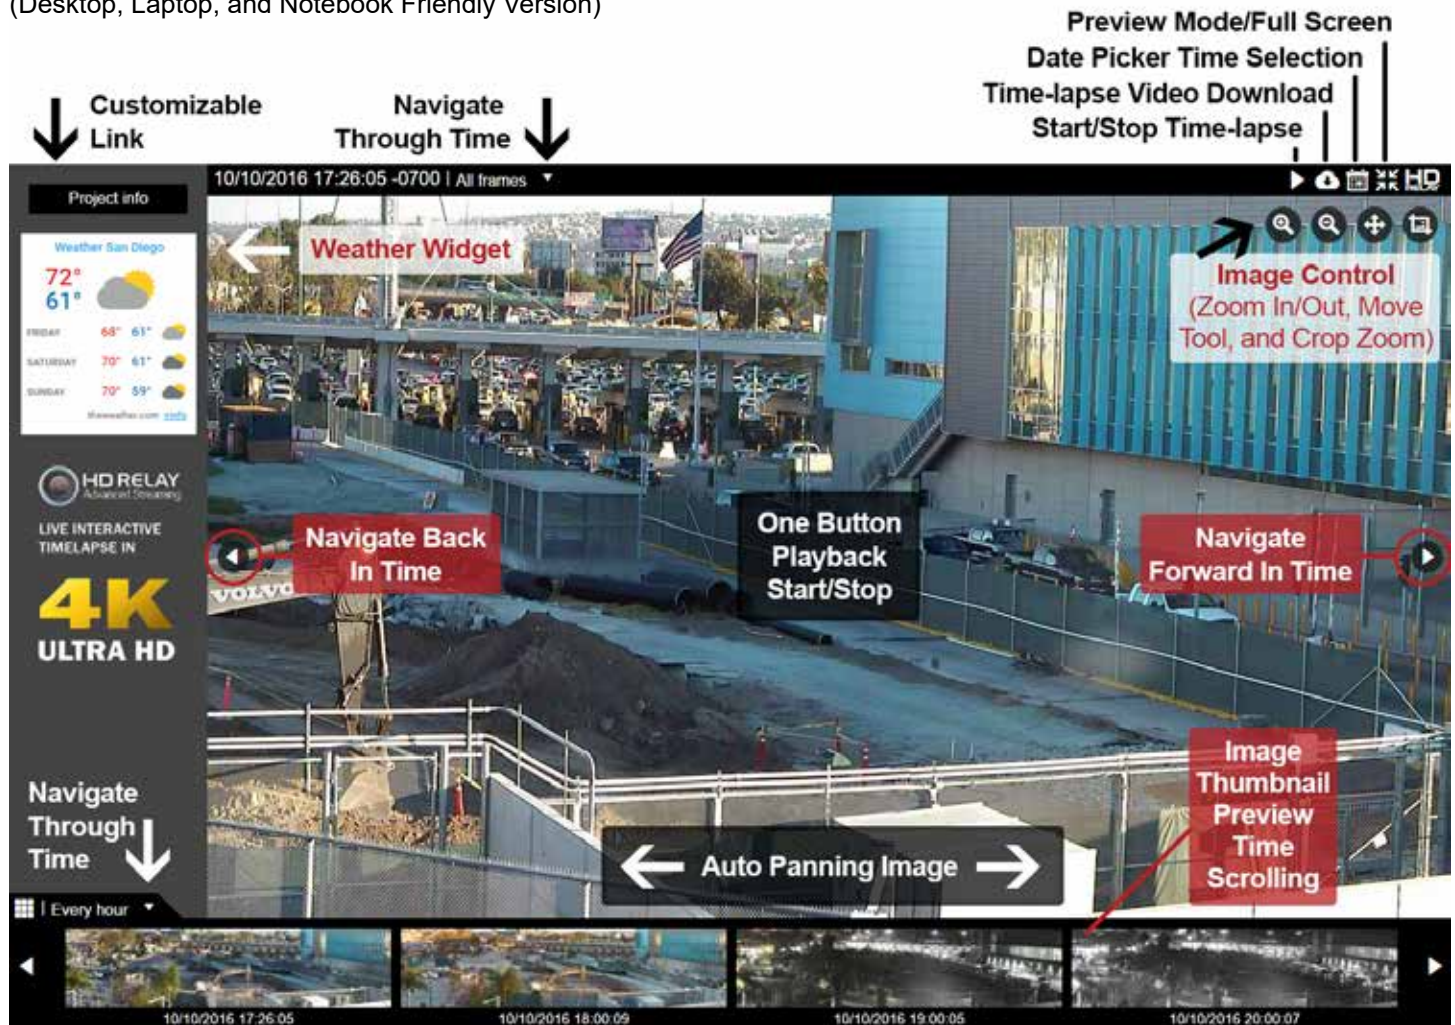

HD Relay 2017 IC|HD + Preview Mode
(Mobile Friendly Version)

The 2017 interface

At US Relay we are always working to push the boundaries of technology while keeping things simple to provide a user-friendly experience for everyone.

HD Relay 2017 IC|HD + Full Screen Mode
(Desktop, Laptop, and Notebook Friendly Version)