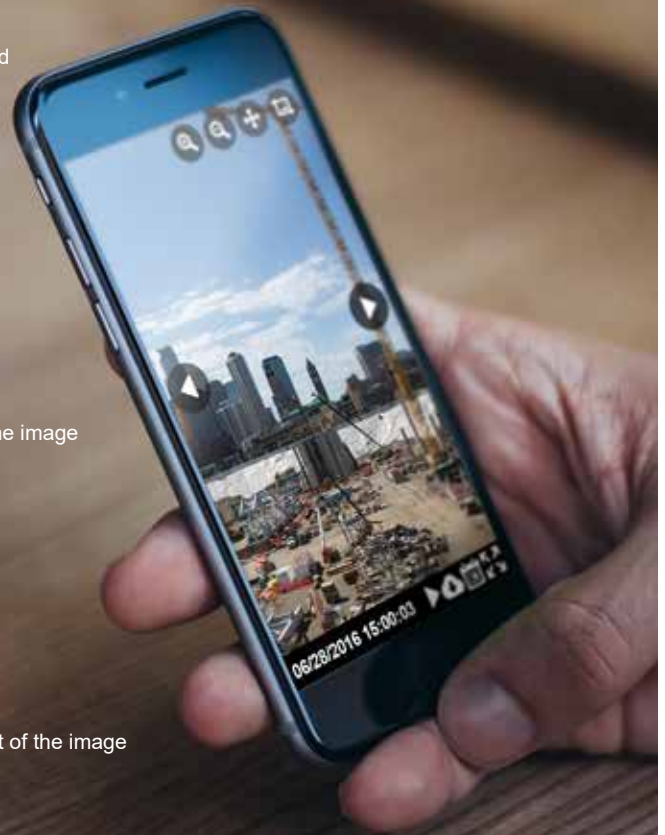

Drag your finger left, right, up, or down, to pan around the image in that direction.

Zoom In on the Image

Hold two fingers on your screen:

Expand them away from each other to zoom in on the image

Zoom Out on the Image

Hold two fingers on your screen:

Pinch them together towards each other to zoom out of the image

**100% Compatible
on all devices**

Camera services

The US Relay ProBuild system is the most robust yet affordable construction camera package on the market. This all inclusive package offers live jobsite viewing, time-lapse projects, panoramic image capture, HD online video and audio recording, instant rewind and fast forward playback, all bundled in one plug-n-play system.